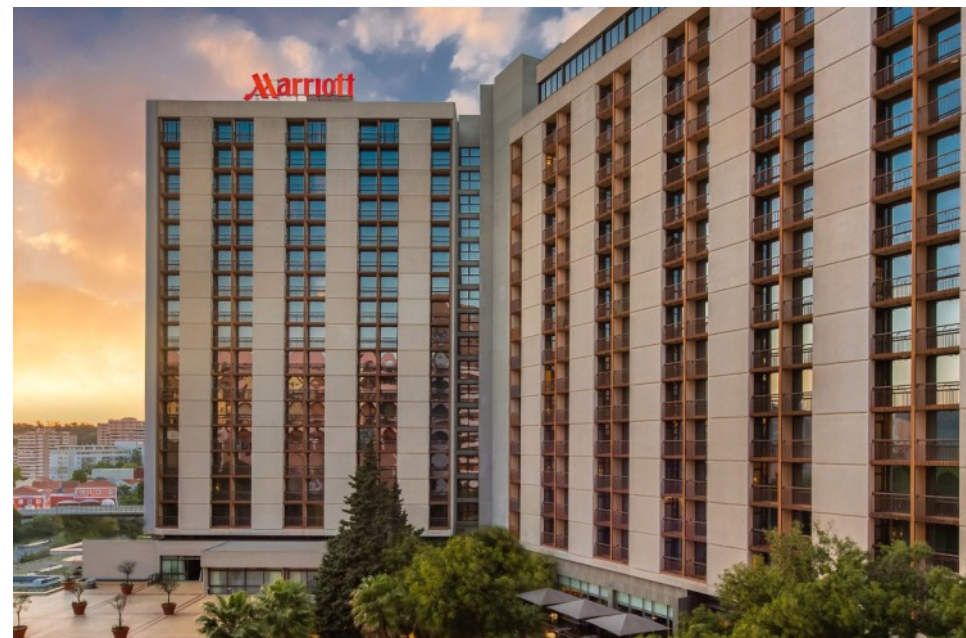

OMBRIA ALGARVE

CONRAD ALGARVE

ARTWORK: Wall Screens

LISBON MARRIOTT HOTEL

ARTWORK: Customized Mirrors

ARTCORE HOTEL PORTO

ARTWORK: LED Neon, Wall Art, Artistic Installation

ARTCORE HOTEL PORTO