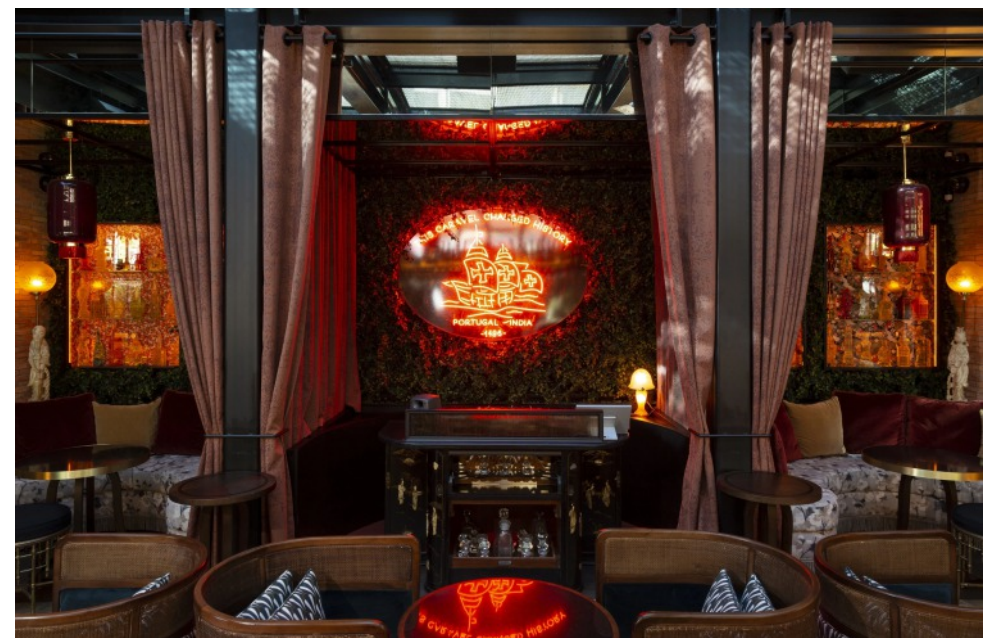

AP MARIA NOVA LOUNGE HOTEL, TAVIRA

ARTWORK: Counters, Customized Wall Cladding, Screens

AP MARIA NOVA LOUNGE HOTEL, TAVIRA

VILA OLIVA GUESTHOUSE

ARTWORK: Customized Wall Panels

JNCQUOI ASIA, LISBON

ARTWORK: Neons, Illuminated Wall Displays